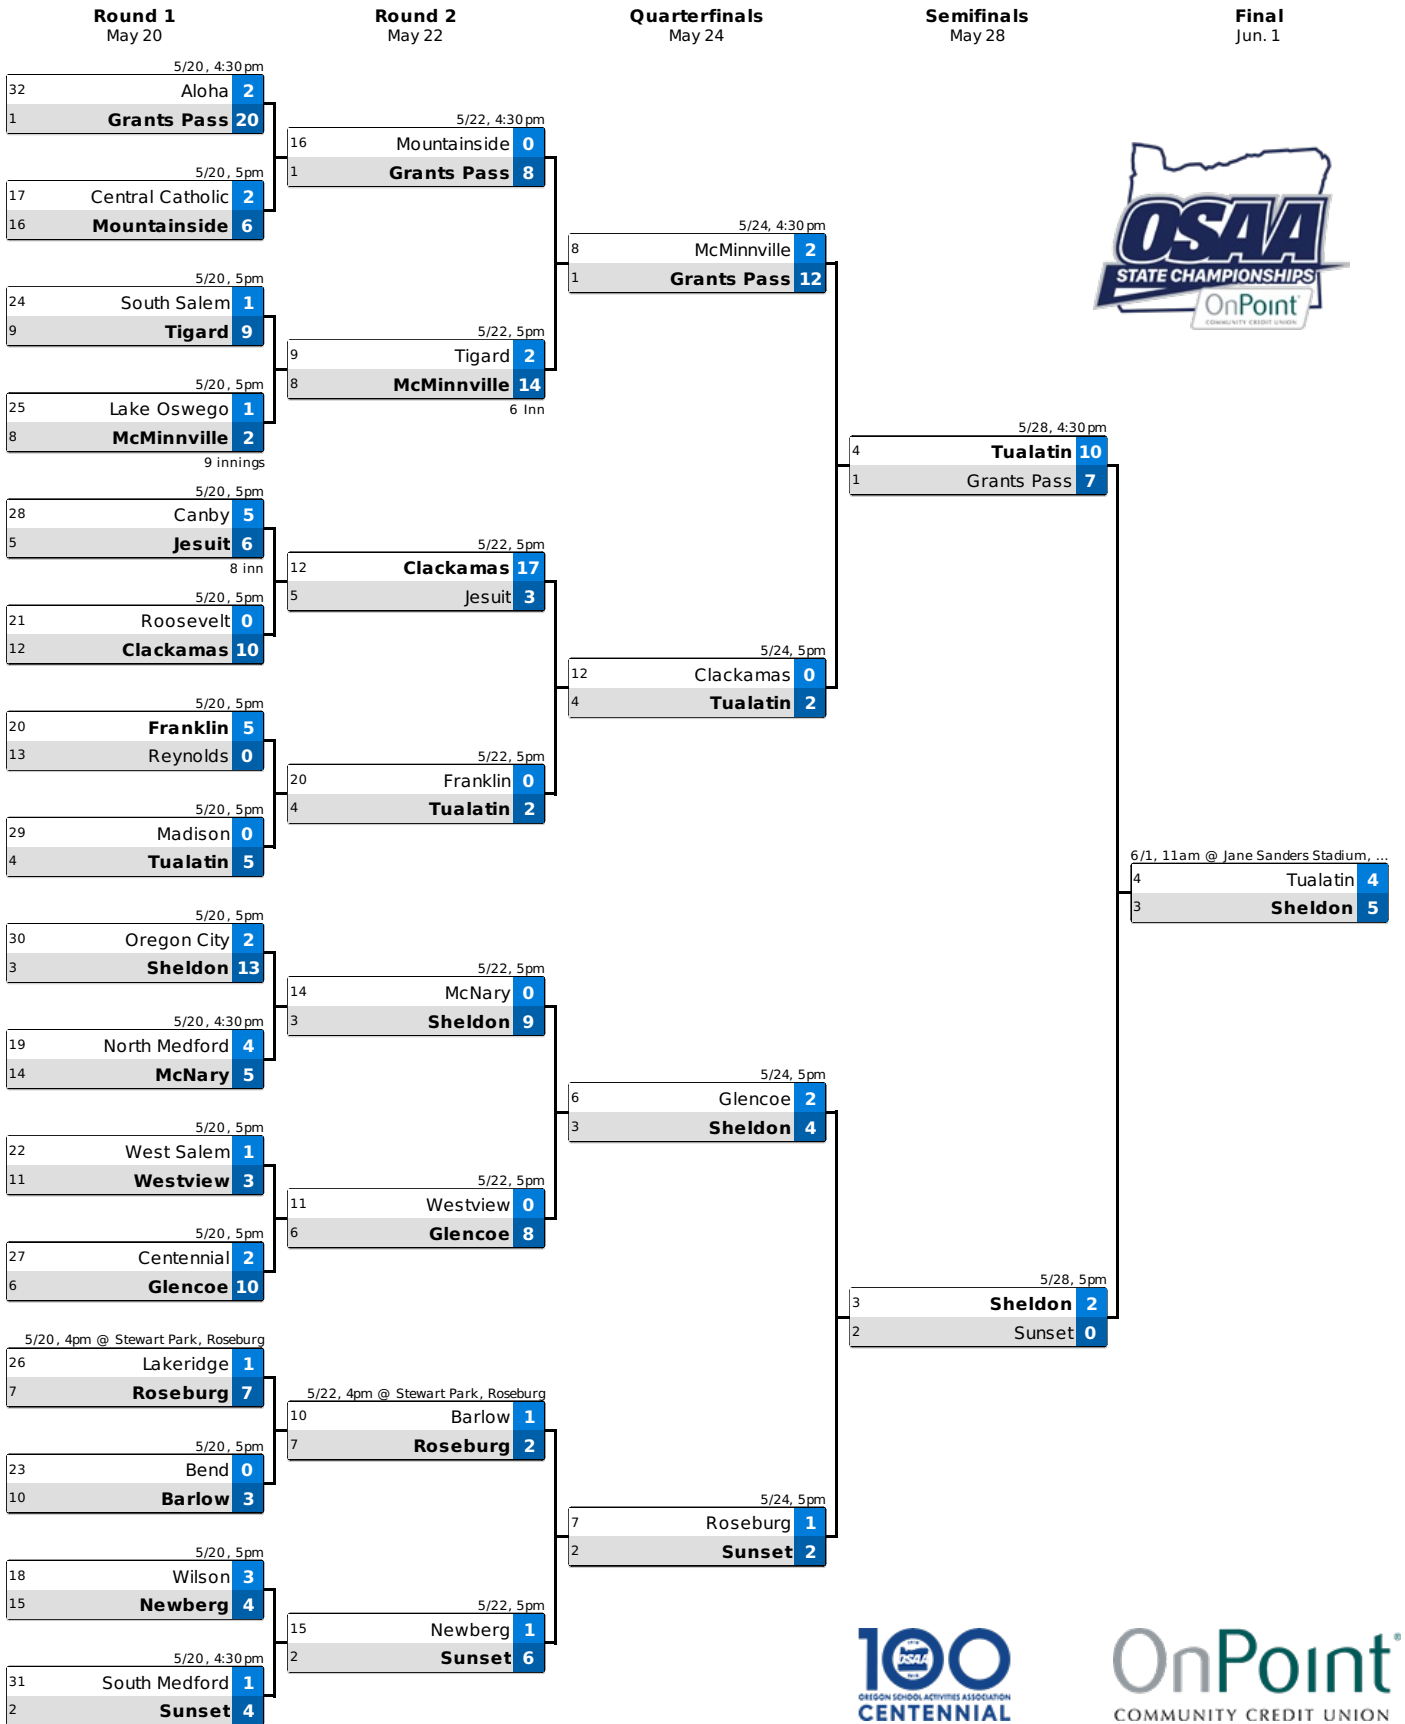

# 2019 OSAA / OnPoint Community Credit Union 6A Softball State Championship

The team with the better Adjusted Playoff Ranking (APR) shall be the designated home team (bottom team in the matchup).